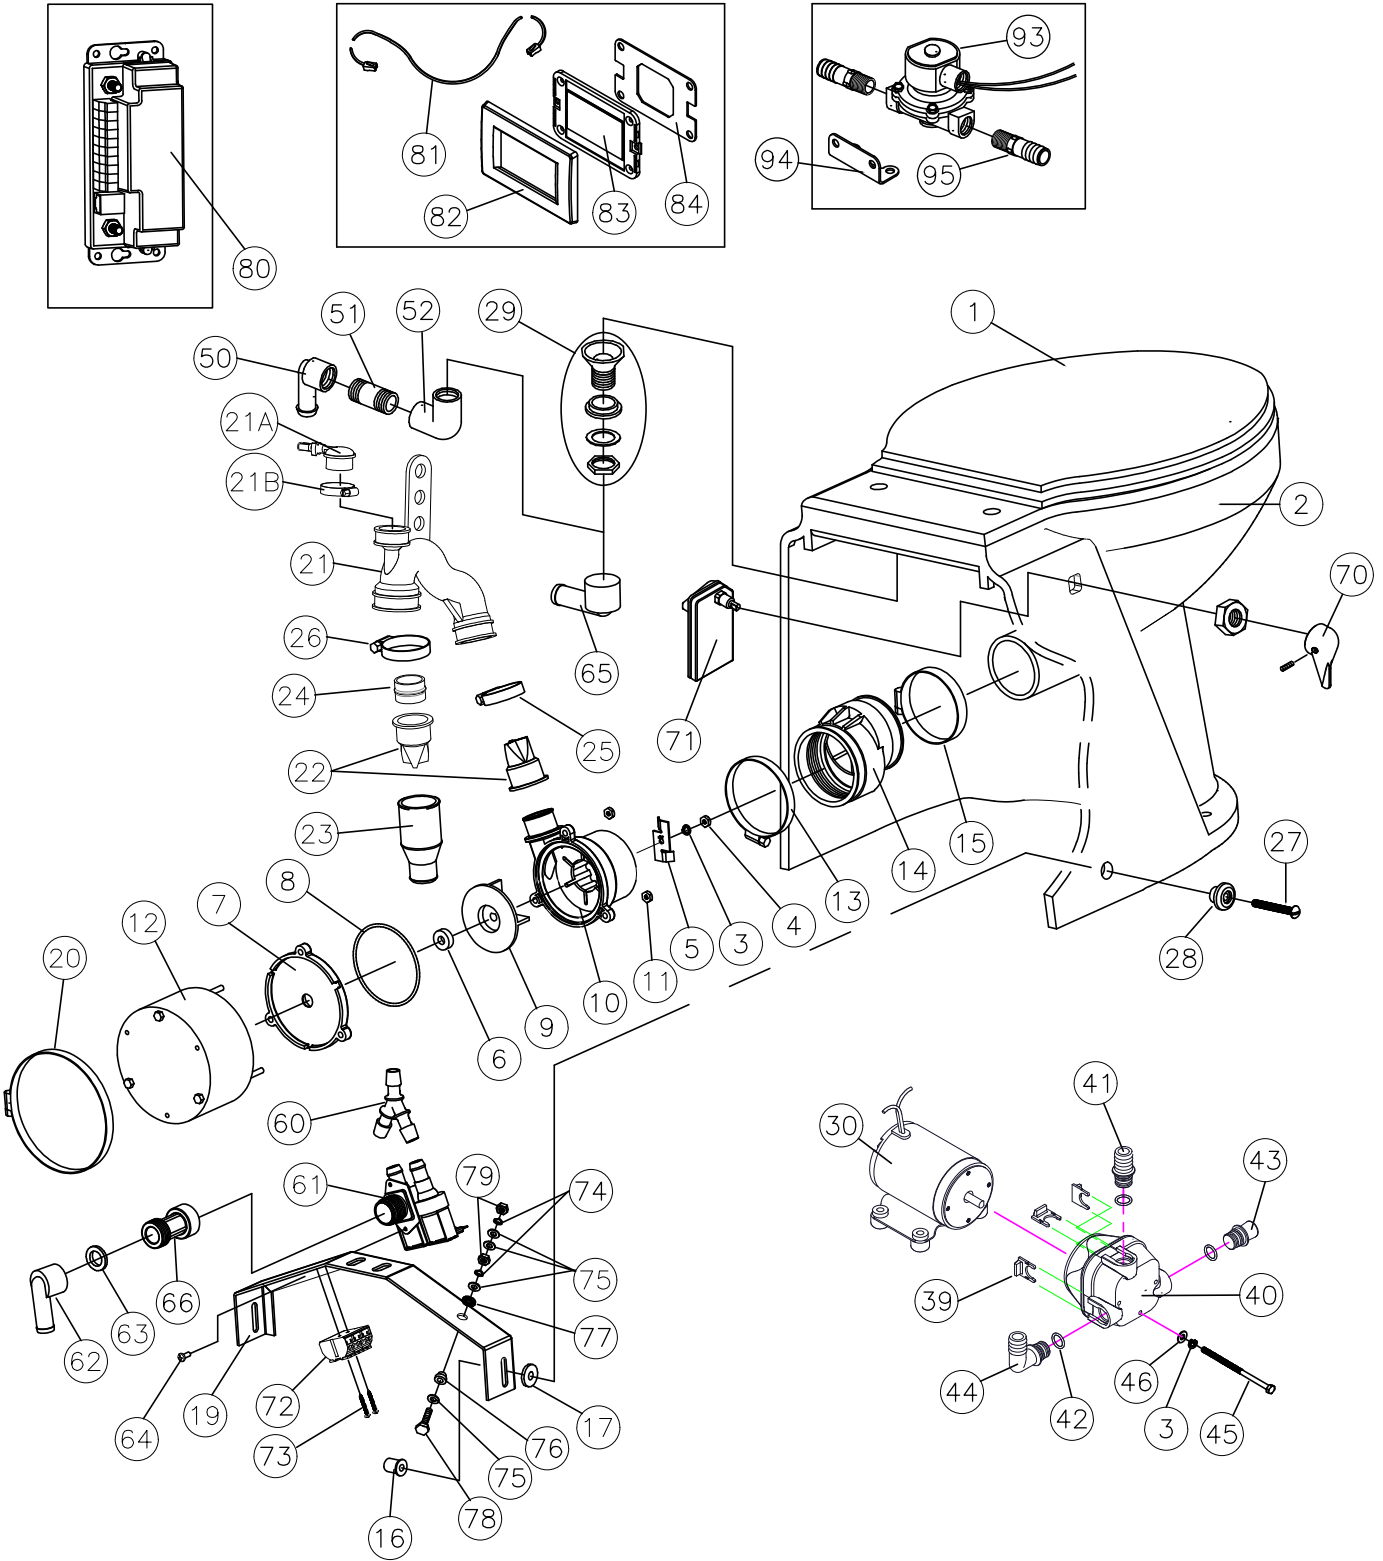

EXPLODED PARTS

Atlantes Freedom Vortex Vac Exploded Parts View

ATLANTES FREEDOM VORTEX VAC PARTS LIST

ItemNo.	Part No.	Description			
1	1245+	Seat & Cover	74	HLWQB	1/4" Split Lock Washer (4)
1	AL030+	Seat & Cover (Elongated)	75	M31	1/4" Brass Flat Washer (8)
2	AM002W	Atlantes Bowl (White)	76	31-722	Nylon Shoulder Washer (2)
2	AM002AW	Atlantes Bowl (Bone)	77	F069	1/4" Fiber Washer (2)
2	AL002W	Atlantes Bowl Elongated (White)	78	HSB1	1/4-20 Brass Screw (2)
2	AL002AW	Atlantes Bowl Elongated (Ivory)	79	M30	1/4-20 Brass Nut (4)
3	M23A	#10 Lockwasher SS	SMART TOILET CONTROL UNITS		
4	1108A	10-32 SS Nut	80	STC548	Smart Toilet Control (12 & 24 VDC)
5	161123	Macerator Blade	81	STC545	Control Cable 7ft
6	31-102	Motor Shaft Seal	82	221524	Wall Switch Cover Plate - White
7	221110	Discharge Pump Seal Plate	82	221524A	Wall Switch Cover Plate - Ivory
8	221105	O-Ring	83	STC543	Touch Panel W/Back Plate
9	161115	Impeller	84	221525	Touch Panel Gasket
10	221115	Discharge Pump Macerator Housing	MULTIFUNCTION MOMENTARY CONTROL (NOT SHOWN)		
11	31-114	Lock Nut 10-32 W/Nylon(3)		221553	Manual (Relay) Control
12	221012	Discharge Motor 12 V		W183C	Cable for multifunction control
12	221024	Discharge Motor 24V		SF77	Switch, Vimar
13	221125	Bowl Throat Adapter Clamp - Pump		SF74	Bazel, Vimar white
14	AM221120	Bowl Throat Adapter		SF71	Frame, Vimar
15	221126	Bowl Throat Adapter Clamp - Bowl	SOLENOID VALVE PRESSURIZED SEAWATER UNITS		
16	F035	Isolation Nut (2)	93	CWPS12B	1/2 GC Solenoid valve 12V
17	CH57	Rubber slinger	93	CWPS24B	1/2 GC Solenoid valve 24V
19	AM021	Pump Mounting Bracket	93	CWPS32B	1/2 GC Solenoid valve 32V
20	221127	Discharge Motor Mounting Clamp	94	CWPSMB	Mounting Bracket for CWPS
21	221141	Discharge Hose	95	PLA14	1/2" MPT to 3/4" Barbed Nipple (2)
21A	VLVEW	Vent Valve Assembly	PARTS NOT SHOWN		
21B	FC001	Vent Valve Clamp	RTME12D		Power Converter for 120/240VAC UNIT
22	221135	Joker Valve (2)	ADS		Deodorant System (Seawater Models)
23	221145	Discharge Adapter Fitting	221170		Discharge Hose Strap
24	221146	Joker Valve Insert	221335		Hose, 1/2 inch
25	221160	Discharge Hose Clamp (small)	221340		Hose Clamps, 1/2 inch
26	221165	Discharge Hose Clamp (large)	F071		Nylon Shoulder Washer (2)
27	F089	Screw: 1/4-20x 2" (2)	VCAP+		Vinyl Cap (2)
28	AM028	Bushing(2)	ADDITIONAL ACCESSORIES AVAILABLE FROM RARITAN		
29	1236AW	Spud Assembly	1PCP22		C.P. Cleans Potties, 22 OZ
REMOTE INTAKE PUMP			1PCHGAL		Cleans Hoses, Tanks and MSD (gal.)
30	1660*	Pump Motor *	SFH		Sanitation Hose 1 1/2" (sold by foot)
39	162420	Fitting Clip (3)	163000		Seawater Inline Strainer
40	162000W	Remote Intake Pump w/o Motor	TD90323		Vented Loop 1 1/2" (38mm) White
41	162410	3/4" Hose Barb Straight	TD90319		Vented Loop 3/4" (19mm) White
42	162425	O-Ring (3)	TD90314W		Aquavalue White with (3) Straight Tails
43	162415	Plug Fitting	+ specify color		
44	162405	3/4" Hose Barb 90° Fitting	* specify Voltage (12, 24 or 32 volt)		
45	F162VT	Inlet Pump Mounting Bolt (4)			
46	F144	#10 Washer SS Flat (4)			
50	1236E	Bowl Elbow			
51	AM012	Nipple			
52	AM011	Elbow			
PRESSURIZED FRESH WATER UNITS					
60	221362	Y Fitting			
61	221353	Solenoid Valve 12VDC D90			
61	221354	Solenoid Valve 24VDC D90			
62	221365	Inlet Adapter Assembly 90 Degrees (Includes Item 63)			
63	221361	Inlet Adapter Washer			
64	F201	Screw: M4 x 10mm SS Pan Hd Phillips			
65	PLA29	Elbow: 3/4 FPT x 1/2 Barbed			
66	SF50W	SEA FRESH: CHECK VLV HG			
BOWL MOUNTED FLUSH HANDLE					
70	AM665W	Handle SS W/Set Screw			
71	AV600	Flush Control & Wire Harness			
72	ETB3	Terminal Block 3 Poles			
73	F108	Screw #4 x 7/8" (2)