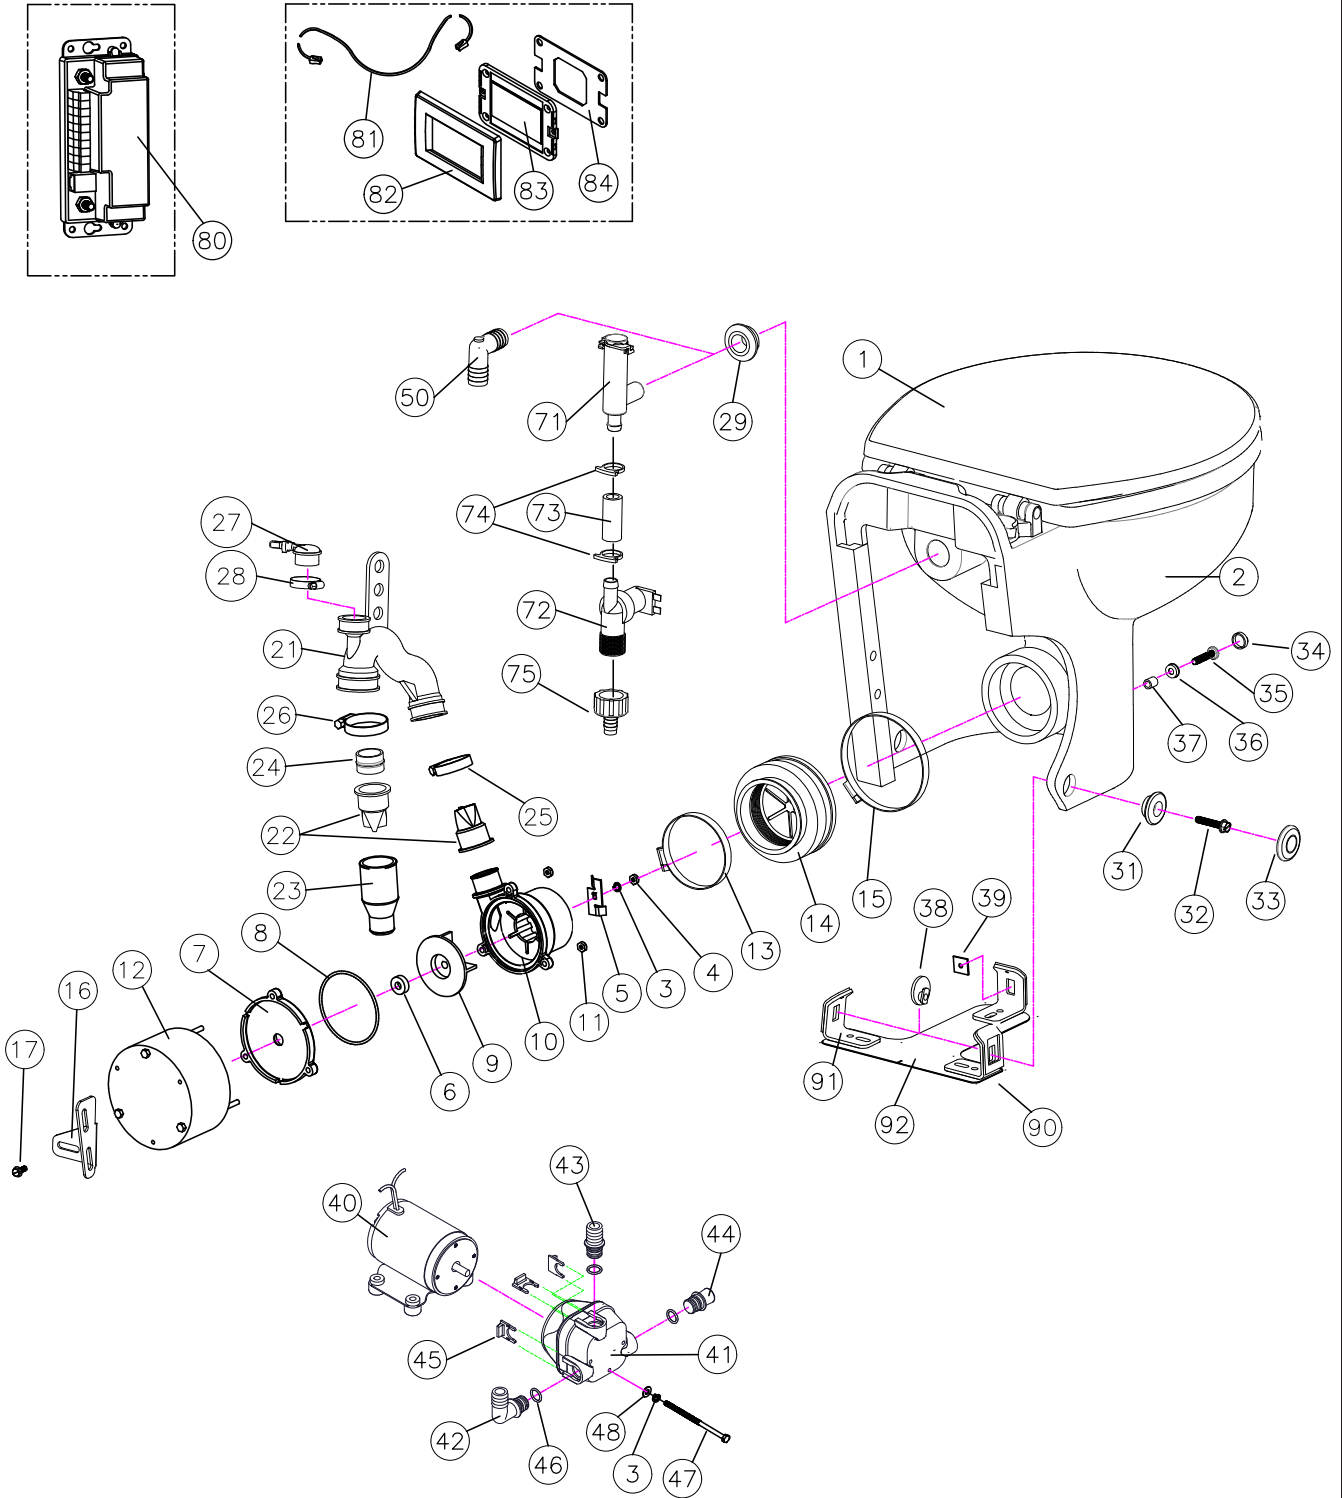

EXPLODED PARTS

EXPLODED PARTS

ItemNo.	Part No.	Description
1	1245	Seat & Cover
1	1245A	Seat & Cover (Almond)
2	221100	ME Bowl, Std Hgt, Angled Back, White
2	221100A	ME Bowl, Std Hgt, Angled Back, Almond
2	221101	ME Bowl, Std Hgt, Straight Back, White
2	AL002AW	ME Bowl, Std Hgt, Straight Back, Almond
2	231100	ME Bowl, Tall, Angled Back, White
2	231100A	ME Bowl, Tall, Angled Back, Almond
2	231101	ME Bowl, Tall, Straight Back, White
2	231101A	ME Bowl, Tall, Straight Back, Almond
3	M23A	#10 Lockwasher SS (5)
4	1108A	10-32 SS Nut
5	161123	Macerator Blade
6	31-102	Motor Shaft Seal
7	221110	Discharge Pump Seal Plate
8	221105	O-Ring
9	161115	Impeller
10	221115	Discharge Pump Macerator Housing
11	31-114	Lock Nut 10-32 W/Nylon(3)
12	221012	Discharge Motor 12 V
12	221024	Discharge Motor 24V
13	221125	Bowl Throat Adapter Clamp - Pump
14	221120	Bowl Throat Adapter
15	221130	Bowl Throat Adapter Clamp - Bowl
16	221155	Pump Mtg. Bracket, Angled Back Bowl
16	221156	Pump Mtg Bracket, Striaight Back Bowl
17	F193VT	Screw 10-32 X 3/8 W/VT
21	221140	Discharge Hose
22	221135	Joker Valve (2)
23	221145	Discharge Adapter Fitting
24	221146	Joker Valve Insert
25	221160	Discharge Hose Clamp (small)
26	221165	Discharge Hose Clamp (large)
27	VLVE	Vent Valve Assembly
28	FC001	Vent Valve Hose Clamp
29	221150	Spud Seal
31	221210	ME Bowl Mtg Bushing (2)
31	221210A	ME Bowl Mtg Bushing Almond (2)
32	F186VT	Screw Bowl Mtg (2)
33	221215	ME Bowl Mtg Cap (2)
33	221215A	ME Bowl Mtg Cap Almond
34	F196	ME Front Mounting Cap
34	F196A	ME Front Mounting Cap Almond
35	F187VT	Screw ME Bowl Mtg
36	F195	Washer Cup
37	F199	Bushing Bowl Mtg
38	221240A	Cam Nut (2)
39	F197	Cage Nut