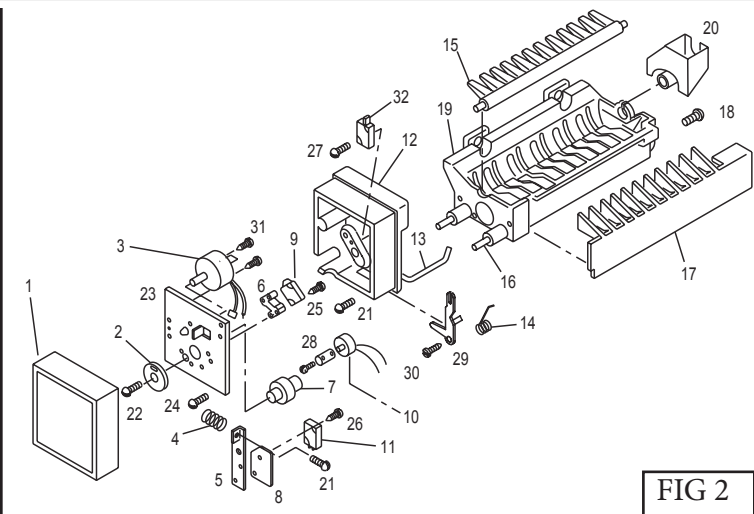

Exploded View of Model 87 Icer-ette

FIG 1

FIG 2

item	part #	Description
FIG1		
1	87201	Top Hinge
2	872011	Icemaker Mold 120V
	872012	Icemaker Mold 230V
3	87203	Handle Latch Assy.
4	87204	Catch/Prop Assy.
5	87205	S/S Door Assy.
6	87206	Power Switch
7	87207	Grille
8	87208	Bottom Hinge
9	87209	Ice Bucket
10	87210	Power cord
11	872111	Water Valve 120V AC
	872112	Water Valve 230V AC
12	87212	Condenser
--	87215	Cold control
--	872131	Compressor w dryer 120V
--	872132	Compressor w dryer 230V
--	872141	Fan motor 120V
--	872142	Fan motor 230V
FIG 2		
--	87250	Icemaker Assembly
--	87251	Faceplate Assembly includes(2-9,11,21-25,31)
3	872521	Motor
	872522	Motor 230V
9	87254	Hold Switch
10	87255	Limit Switch
11	87256	Valve Switch
19	872571	Mold and heater Assy.
	872572	Mold and Heater Assy. 230v