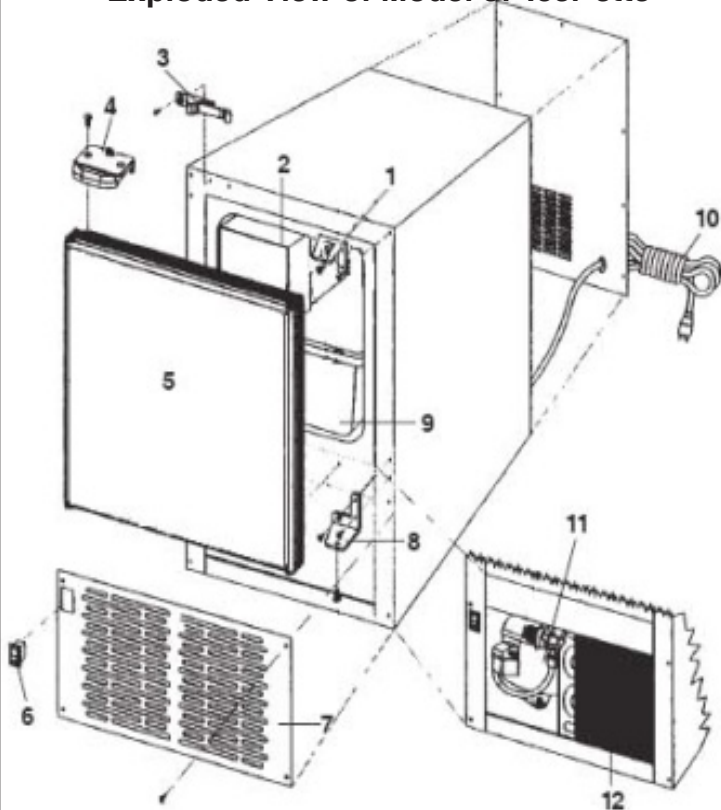

Exploded View of Model 87 Icer-ette

FIG 1

FIG 2

item	part #	Description
FIG1		
1	87201	Top Hinge
2	872011	Icemaker Mold 120V
	872012	Icemaker Mold 230V
3	87203	Handle Latch Assy.
4	87204	Catch/Prop Assy.
5	87205	S/S Door Assy.
6	87206	Power Switch
7	87207	Grille
8	87208	Bottom Hinge
9	87209	Ice Bucket
10	87210	Power cord
11	872111	Water Valve 120V AC
	872112	Water Valve 230V AC
12	87212	Condenser
--	87215	Cold control
--	872131	Compressor w dryer 120V
--	872132	Compressor w dryer 230V
--	872141	Fan motor 120V
--	872142	Fan motor 230V
FIG 2		
--	87250	Icemaker Assembly
--	87251	Faceplate Assembly includes(2-9,11,21-25,31)
3	872521	Motor
	872522	Motor 230V
9	87254	Hold Switch
10	87255	Limit Switch
11	87256	Valve Switch
19	872571	Mold and heater Assy.
	872572	Mold and Heater Assy. 230v