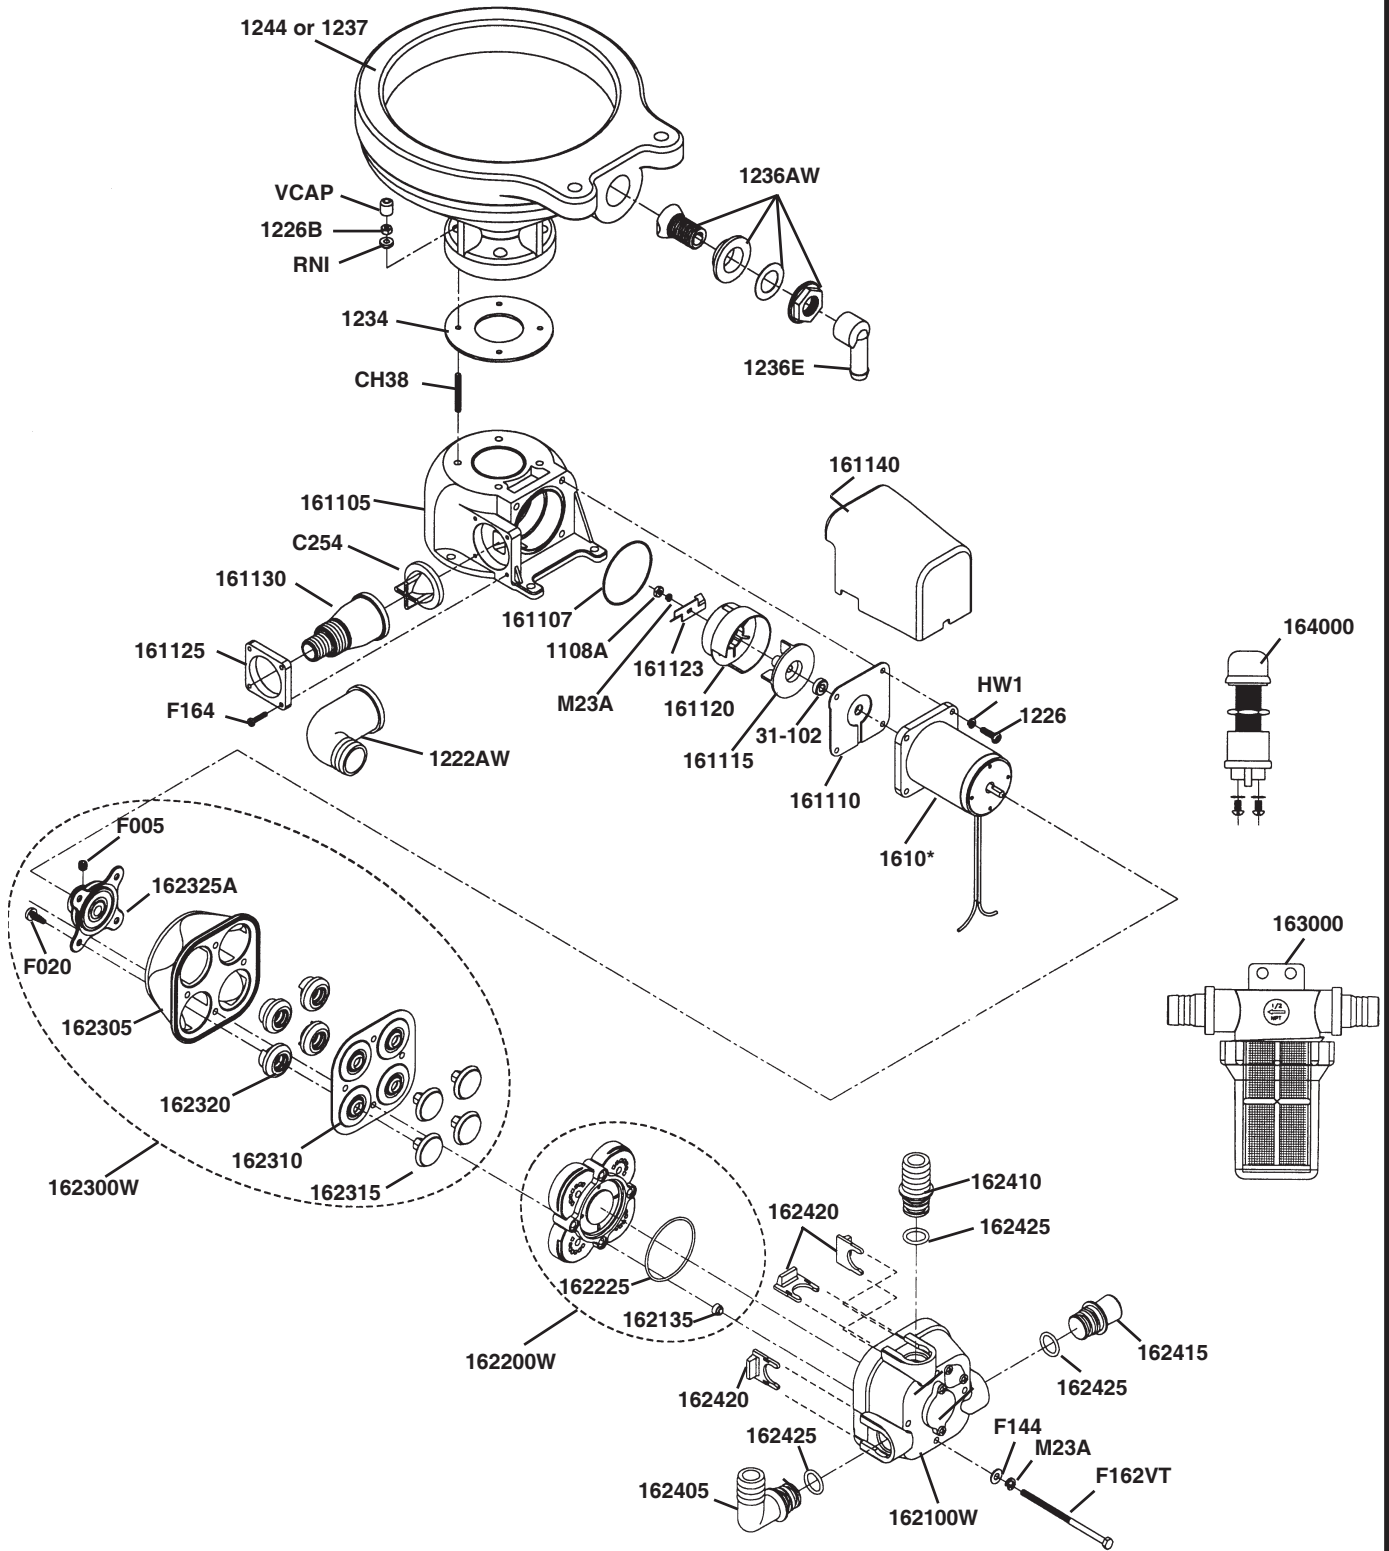

SeaEra Exploded Parts View

EXPLODED PARTS

SeaEra PARTS LIST

<u>Part No.</u>	<u>Description</u>	<u>Part No.</u>	<u>Description</u>
1108A	Macerator Nut	162100W	Upper Housing Assembly
1222AW	90° Discharge Fitting	162200W	Middle Housing Assembly
1226	Mounting Screw (4)	162300W	Lower Housing Assembly
1226B	1/4-20 Hex Nut (4)	163000	Inline Strainer
1234	Bowl Gasket	164000	Push Button Switch
1236AW	Bowl Spud Assembly	31-102	Shaft Seal
1236E	Bowl Elbow	41-260	Bowl Elbow (Freshwater Models Only)
1237	Marine-size Bowl	C254	Joker Valve
1244	Household-style Bowl	CH38	1/4-20 Threaded Stud (4)
1610*	Motor	F005	Set Screw
161105	Base	F020	Piston Fastener (4)
161107	Seal Plate O-Ring	F144	Mounting Bolt Washer (4)
161110	Seal Plate	F162VT	Mounting Bolt
161115	Impeller	F164	Discharge Mounting Flange Fastener(4)
161120	Impeller/Macerator Housing	HW1	Mounting Screw Lockwasher (4)
161123	Macerator Blade	M23A	Macerator Lockwasher (5)
161125	Discharge Mounting Flange		
161130	Discharge Fitting		
162135	Cone Seal		
162225	O-Ring		
162305	Lower Housing includes #162315		
162310	Diaphragm includes #162315		
162315	Piston (4)		
162320	Piston Seat (4) includes #162315		
162325A	Bearing Plate Assembly includes #162315		
162405	3/4" Hose Barb - 90° Fitting		
162410	3/4" Hose Barb - Straight Fitting (2)		
162415	Plug Fitting		
162420	Fitting Clip (3)		
162425	Fitting O-Ring (4)		
161140	Motor Cover		

Repair Kits

DIAPUMPRK	Diaphragm Pump Repair Kit
SEADISRK	SeaEra Discharge Repair Kit

* Specify DC Voltage (12, 24, 32)