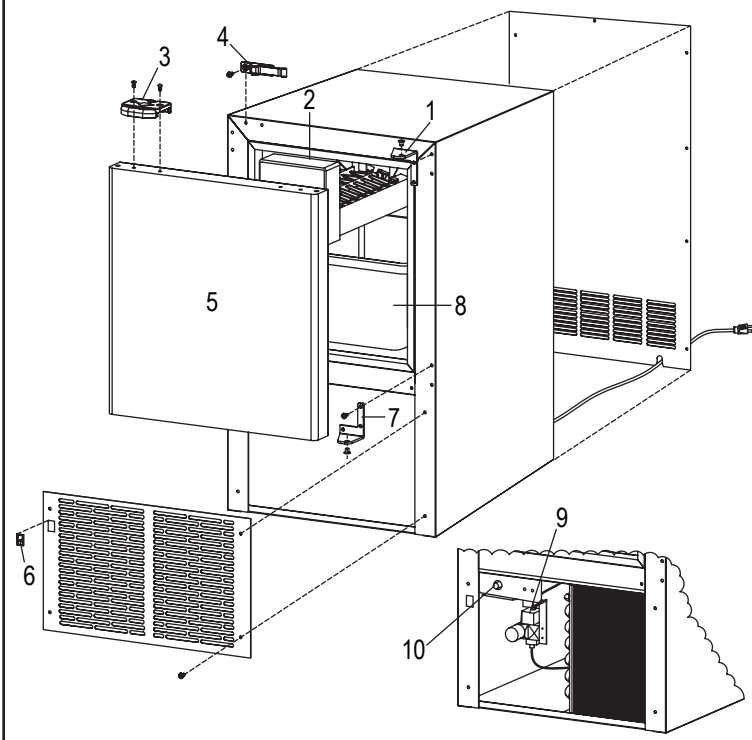

Exploded View of Model 87 Icer-ette

item part # Description

FIG1

- 1 87201W Top and bottom Hinge
Includes(7)
- 2 872021 Icemaker 115V
872022 Icemaker 230V
- 3 87203W Handle Latch Assy.
Includes(4)
- 5 87205 S/S Door Assy.
- 6 87206 Power Switch
- 8 87209 Ice Bucket
- 9 872111 Water Valve 120V AC
872112 Water Valve 230V AC
- 10 87215 Cold Control

Not Shown:

- 872131 Compressor w dryer 120V
- 872132 Compressor w dryer 230V
- 872441 Fan motor 120V
- 872442 Fan motor 230V

FIG 1

FIG 2

- 1 872021 Icemaker 115V
872022 Icemaker 230V
- 2 872021M Motor Assy. faceplate 115V
872022M Motor Assy. faceplate 230V