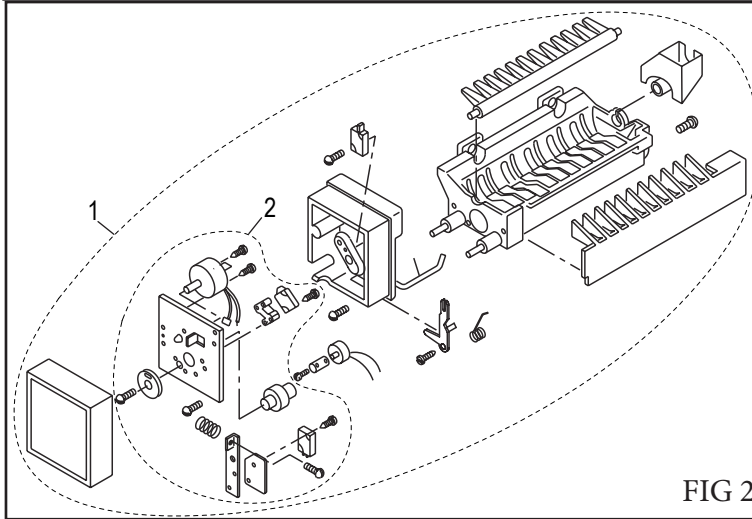

Exploded View of Model 87 Icer-ette

item part # Description

FIG1

- 1 87201W Top and bottom Hinge
Includes(7)
- 2 872021 Icemaker 115V
872022 Icemaker 230V
- 3 87203W Handle Latch Assy.
Includes(4)
- 5 87205 S/S Door Assy.
- 6 87206 Power Switch
- 8 87209 Ice Bucket
- 9 872111 Water Valve 120V AC
872112 Water Valve 230V AC
- 10 87215 Cold Control

Not Shown:

- 872131 Compressor w dryer 120V
- 872132 Compressor w dryer 230V
- 872441 Fan motor 120V
- 872442 Fan motor 230V

FIG 1

FIG 2

- 1 872021 Icemaker 115V
872022 Icemaker 230V
- 2 872021M Motor Assy. faceplate 115V
872022M Motor Assy. faceplate 230V