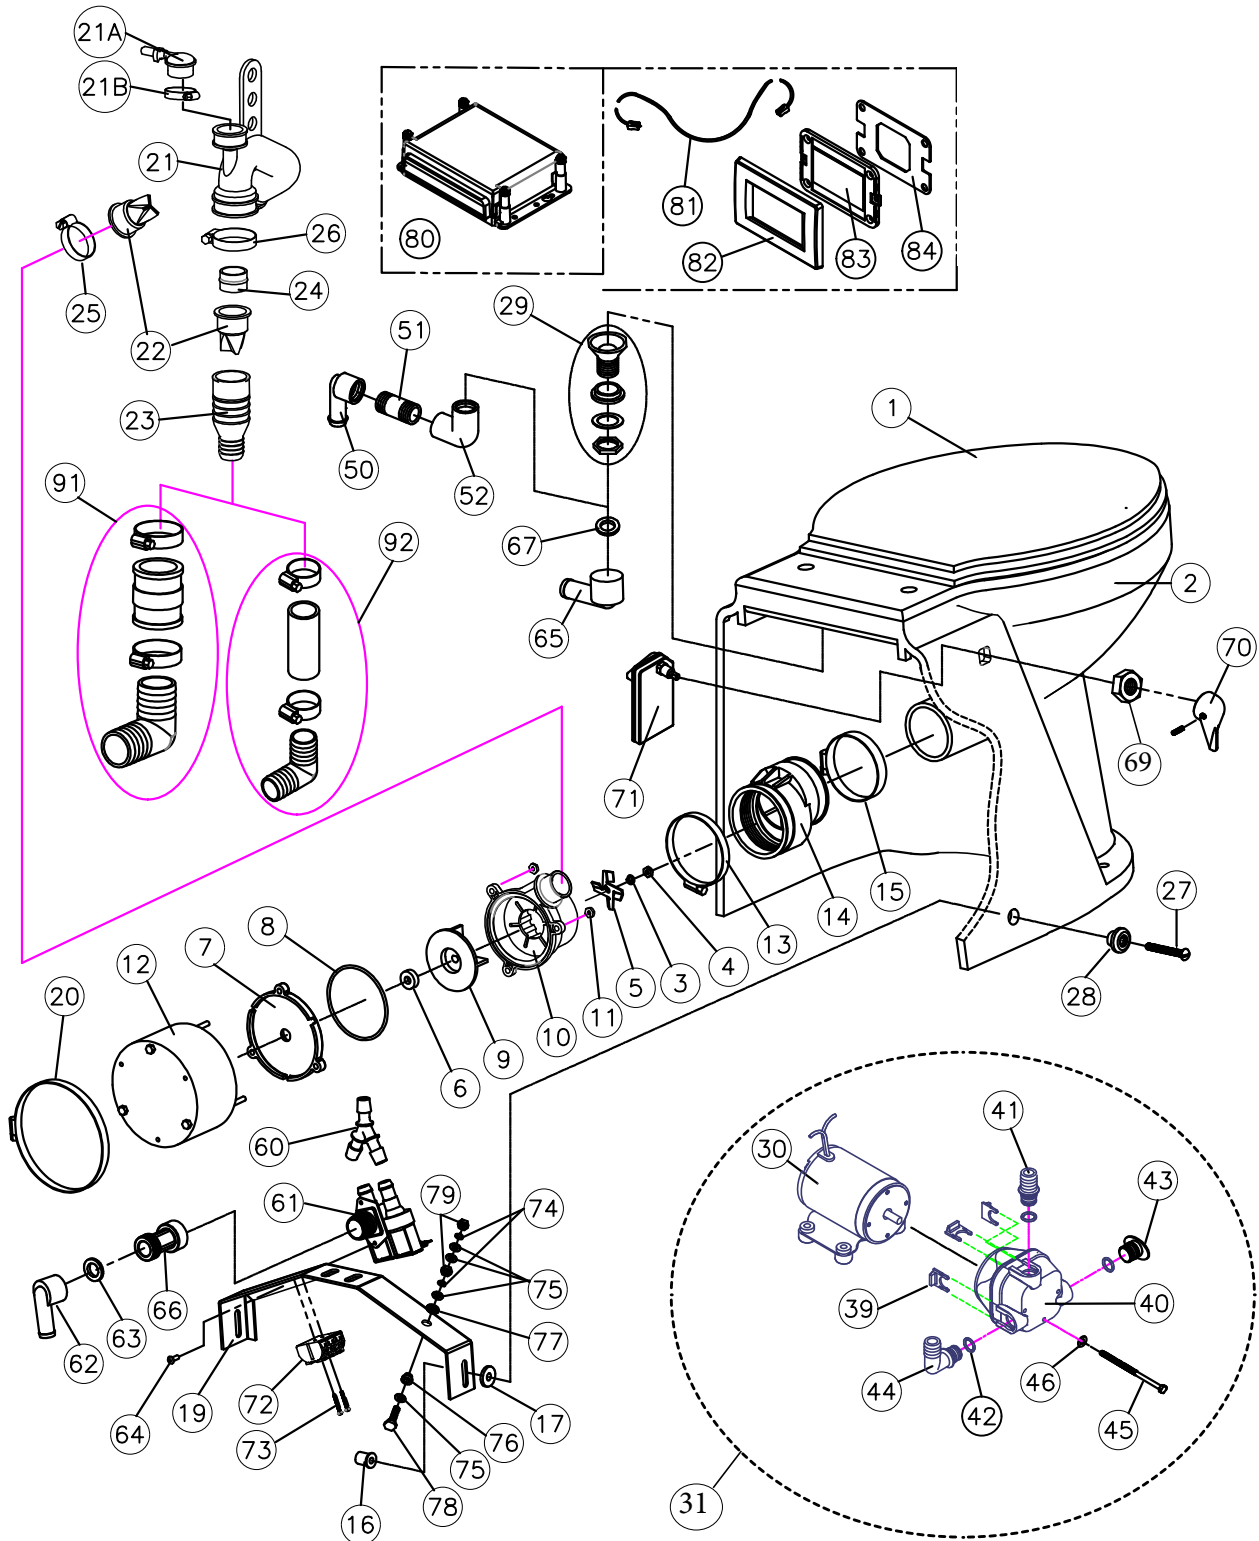

REMOTE INTAKE PUMP

30	166012A	Pump Motor 12 volt
30	166024A	Pump Motor 24 volt
31	166000	Complete Remote Pump 12 VDC
31	166100	Complete Remote Pump 24 VDC
39	162420	Fitting Clip (3)
40	162000W	Remote Intake Pump w/o Motor (includes parts 3, and 39 thru 46)
41	162410	3/4" Hose Barb Straight
42	162425	O-Ring (3)
43	162415	Plug Fitting
44	162405	3/4" Hose Barb 90° Fitting
45	F162VT	Inlet Pump Mounting Bolt (4)
46	F144	#10 Washer SS Flat (4)
50	1236E	Bowl Elbow
51	AM012	Nipple
52	AM011	Elbow

PRESSURIZED FRESH WATER UNITS

60	221362	Y Fitting
61	221353	Solenoid Valve 12VDC D90
61	221354	Solenoid Valve 24VDC D90
62	221358W	Inlet Adapter Assembly 90 Degrees
63	221361	Sealing Washer
64	F201	Screw: M4 x 10mm SS Phillips
65	PLA29	Elbow: 3/4 FPT x 1/2 Barbed
66	SF50W	SEA FRESH: CHECK VLV HG
67	221361	Sealing Washer

BOWL MOUNTED FLUSH HANDLE

69	F104	Brass Panel Hex Nut
70	AM665W	Handle SS W/Set Screw
71	AV600W	Flush Control & Wire Harness
72	ETB3	Terminal Block 3 Poles
73	F108	Screw #4 x 7/8" (2)
74	HLWQB	1/4" Split Lock Washer (4)
75	M31	1/4" Brass Flat Washer (8)
76	31-722	Nylon Shoulder Washer (2)
77	F069	1/4" Fiber Washer (2)
78	HSB1	1/4-20 Brass Screw (2)
79	M30	1/4-20 Brass Nut

SMART TOILET CONTROL

STC	Complete Smart Toilet Control Kit (12 & 24 VDC)	
STCBL	Complete Bluetooth STC Kit (12 & 24 VDC)	
80	STC548W	STC Circuit Board w/Enclosure (12 & 24 VDC)
80	STC566W	Bluetooth STC Circuit Board w/Enclosure (12 & 24 VDC)
81	STC545	Control Cable 7 ft
82	221524	Wall Switch Cover Plate (White)
82	221524A	Wall Switch Cover Plate (Almond)
83	STC543W	Touch Wall Panel w/Back Plate
N/S	STC564	Bluetooth Touch Wall Panel w/Back Plate
84	221525	Touch Panel Gasket

MULTIFUNCTION FLUSH PANEL (NOT SHOWN)

221600	Complete Multifunction Control Kit
221524	Wall switch plate
221601	Fill/Empty Switch
221602	Flush Switch
221603	Switch Actuator-Flush, Horizontal Panel
221604	Switch Actuator-Fill/Empty, Horizontal Panel
221605	Switch Actuator-Flush, Vertical Panel
221606	Switch Actuator-Fill/Empty, Vertical Panel

REPAIR/ REPLACE KITS

MERK	Discharge Pump Repair Kit (includes part #s 6, 8 and 22)
DIAPUMPRK	Intake Pump Repair Kit
2210012	12 VDC Discharge Assembly (includes part #s 3 thru 12 and 21 thru 26)
2210024	24 VDC Discharge Assembly (includes part #s 3 thru 12 and 21 thru 26)
162400	Fitting Kit (includes parts 39, 41, 42, 43, 44)

PARTS NOT SHOWN

RTME12D	Power Converter for 120/240VAC UNIT
221170	Discharge Hose Strap
221335	Hose, 1/2 inch
221340	Hose Clamps, 1/2 inch
F071	Nylon Shoulder Washer (2)
VCAP	Vinyl Cap (White) (2)
VCAPA	Vinyl Cap (Almond) (2)

OPTIONAL ACCESSORIES AVAILABLE FROM RARITAN

91	221147	1 1/2" Thru Wall Discharge Kit
92	221148	1" Thru Wall Discharge Kit
1PCP32	C.P. Cleans Potties, 32 OZ	
1PCHGAL	Cleans Hoses, Tanks and MSD (gal.)	
SFH	Sanitation Hose 1 1/2" (sold by foot)	
SFH1	Sanitation Hose 1" (sold by foot)	
163000	Raw Water Strainer	
190601	Fresh Water Strainer	

N/S Not Shown

Atlantes Freedom Vortex Vac Exploded Parts View - Elongated

EXPLODED PARTS