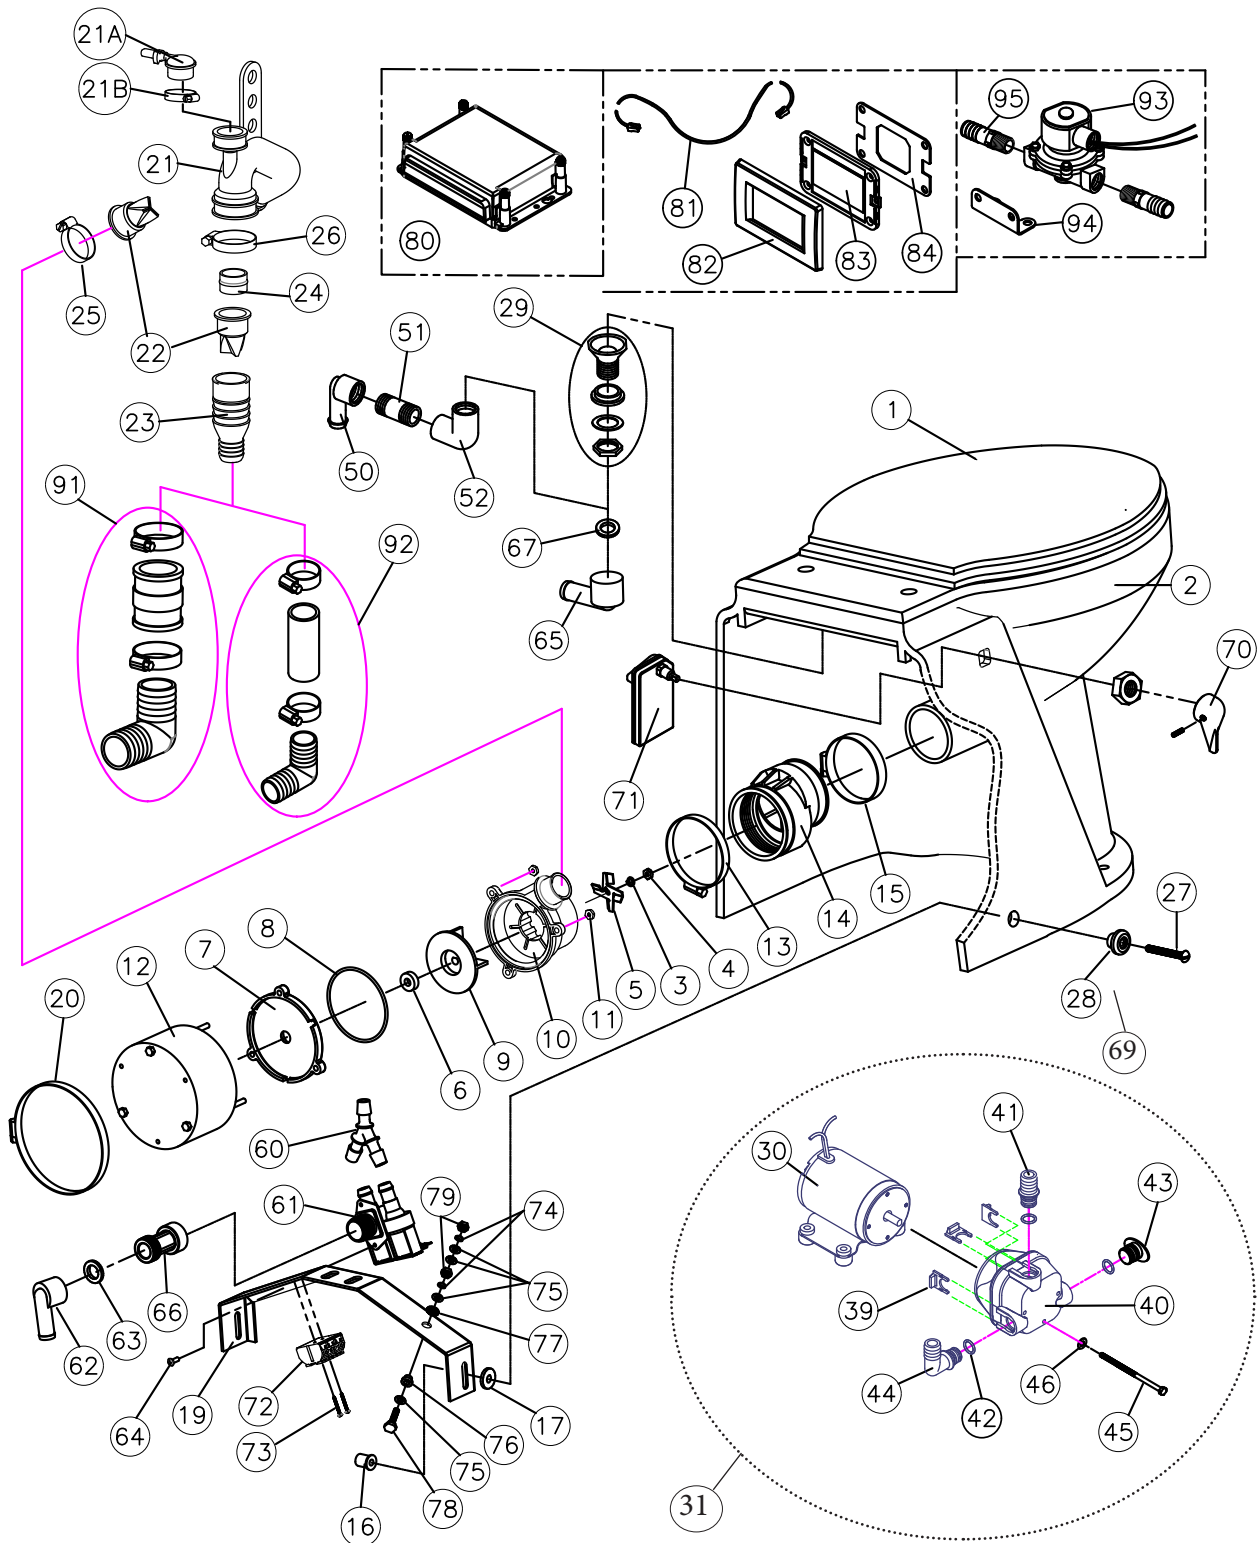

REMOTE INTAKE PUMP

30	166012A	Pump Motor 12 volt
30	166024A	Pump Motor 24 volt
31	166000	Complete Remote Pump 12 VDC
31	166100	Complete Remote Pump 24 VDC
39	162420	Fitting Clip (3)
40	162000W	Remote Intake Pump w/o Motor (includes parts 3, and 39 thru 46)
41	162410	3/4" Hose Barb Straight
42	162425	O-Ring (3)
43	162415	Plug Fitting
44	162405	3/4" Hose Barb 90° Fitting
45	F162VT	Inlet Pump Mounting Bolt (4)
46	F144	#10 Washer SS Flat (4)
50	1236E	Bowl Elbow
51	AM012	Nipple
52	AM011	Elbow

PRESSURIZED FRESH WATER UNITS

60	221362	Y Fitting
61	221353	Solenoid Valve 12VDC D90
61	221354	Solenoid Valve 24VDC D90
62	221358W	Inlet Adapter Assembly 90 Degrees
63	221361	Sealing Washer
64	F201	Screw: M4 x 10mm SS Phillips
65	PLA29	Elbow: 3/4 FPT x 1/2 Barbed
66	SF50W	SEA FRESH: CHECK VLV HG
67	221361	Sealing Washer

BOWL MOUNTED FLUSH HANDLE

69	F104	Brass Panel Hex Nut
70	AM665W	Handle SS W/Set Screw
71	AV600W	Flush Control & Wire Harness
72	ETB3	Terminal Block 3 Poles
73	F108	Screw #4 x 7/8" (2)
74	HLWQB	1/4" Split Lock Washer (4)
75	M31	1/4" Brass Flat Washer (8)
76	31-722	Nylon Shoulder Washer (2)
77	F069	1/4" Fiber Washer (2)
78	HSB1	1/4-20 Brass Screw (2)
79	M30	1/4-20 Brass Nut

SMART TOILET CONTROL

STC	Complete Smart Toilet Control Kit (12 & 24 VDC)	
STCBL	Complete Bluetooth STC Kit (12 & 24 VDC)	
80	STC548W	STC Circuit Board w/Enclosure (12 & 24 VDC)
80	STC566W	Bluetooth STC Circuit Board w/Enclosure (12 & 24 VDC)
81	STC545	Control Cable 7 ft
82	221524	Wall Switch Cover Plate (White)
82	221524A	Wall Switch Cover Plate (Almond)
83	STC543W	Touch Wall Panel w/Back Plate
N/S	STC564	Bluetooth Touch Wall Panel w/Back Plate
84	221525	Touch Panel Gasket

MULTIFUNCTION FLUSH PANEL (NOT SHOWN)

221600	Complete Multifunction Control Kit
221524	Wall switch plate
221601	Fill/Empty Switch
221602	Flush Switch
221603	Switch Actuator-Flush, Horizontal Panel
221604	Switch Actuator-Fill/Empty, Horizontal Panel
221605	Switch Actuator-Flush, Vertical Panel
221606	Switch Actuator-Fill/Empty, Vertical Panel

REPAIR/ REPLACE KITS

MERK	Discharge Pump Repair Kit (includes part #s 6, 8 and 22)
DIAPUMPRK	Intake Pump Repair Kit
2210012	12 VDC Discharge Assembly (includes part #s 3 thru 12 and 21 thru 26)
2210024	24 VDC Discharge Assembly (includes part #s 3 thru 12 and 21 thru 26)
162400	Fitting Kit (includes parts 39, 41, 42, 43, 44)

PARTS NOT SHOWN

RTME12D	Power Converter for 120/240VAC UNIT
221170	Discharge Hose Strap
221335	Hose, 1/2 inch
221340	Hose Clamps, 1/2 inch
F071	Nylon Shoulder Washer (2)
VCAP	Vinyl Cap (White) (2)
VCAPA	Vinyl Cap (Almond) (2)

OPTIONAL ACCESSORIES AVAILABLE FROM RARITAN

91	221147	1 1/2" Thru Wall Discharge Kit
92	221148	1" Thru Wall Discharge Kit
1PCP32	C.P. Cleans Potties, 32 OZ	
1PCHGAL	Cleans Hoses, Tanks and MSD (gal.)	
SFH	Sanitation Hose 1 1/2" (sold by foot)	
SFH1	Sanitation Hose 1" (sold by foot)	
163000	Raw Water Strainer	
190601	Fresh Water Strainer	

N/S Not Shown

Atlantes Freedom Vortex Vac Exploded Parts View - Elongated

EXPLODED PARTS