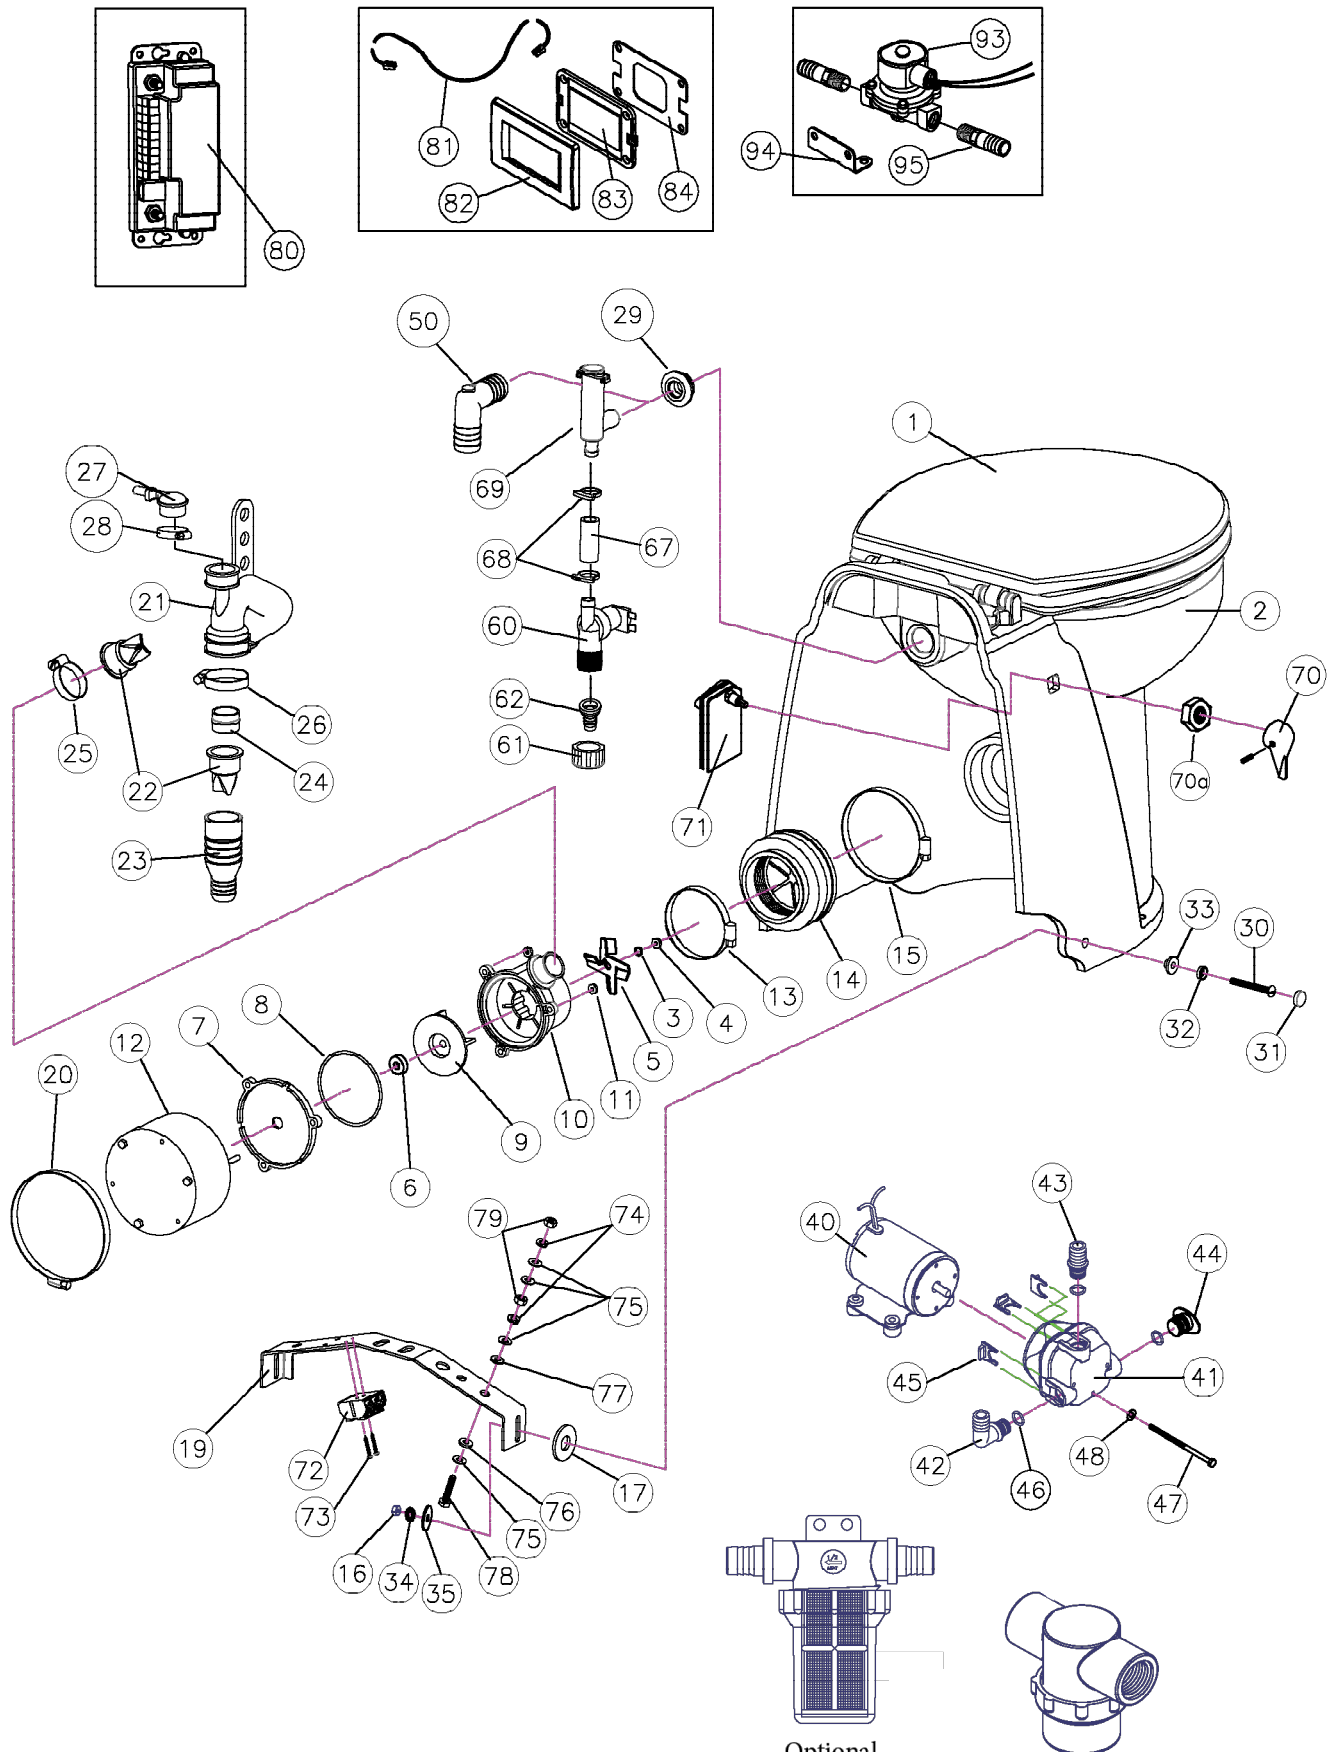

ItemNo.	Part No.	Description			
1	1245SC	Seat & Cover (Slow Close - White)	70	AM665W	Handle SS W/Set Screw
1	1245ASC	Seat & Cover (Slow Close - Bone)	70a	F104	Brass Panel Hex Nut
2	AM003W	Atlantes Houshold Size Bowl (White)	71	AV600W	Flush Control & Wire Harness
2	AM003AW	Atlantes Bowl (Bone)	72	ETB3	Terminal Block 3 Poles
3	M23A	#10 Lock Washer SS	73	F108	Screw #4 x 7/8" (2)
4	1108A	10-32 SS Nut	74	HLWQB	1/4" Split Lock Washer (4)
5	53145	Macerator Blade	75	M31	1/4" Brass Flat Washer (8)
6	31-102	Motor Shaft Seal	76	31-722	Nylon Shoulder Washer (2)
7	221110	Discharge Pump Seal Plate	77	F069	1/4" Fiber Washer (2)
8	221105	O-Ring	78	HSB1	1/4-20 Brass Screw (2)
9	161115	Impeller	79	M30	1/4-20 Brass Nut
10	221115	Discharge Pump Macerator Housing	BOWL MOUNTED FLUSH HANDLE		
11	31-114	Lock Nut 10-32 W/Nylon (3)	SMART TOILET CONTROL		
12	221012	Discharge Motor 12 VDC	STC Complete Smart Toilet Control Kit (12 & 24 VDC)		
12	221024	Discharge Motor 24 VDC	STCBL Complete Bluetooth STC Kit (12 & 24 VDC)		
13	221125	Bowl Throat Adapter Clamp - Pump	80	STC548W	STC Circuit Board w/Enclosure (12 & 24 VDC)
14	221120	ME: Bowl Throat Adapter	80	STC566W	Bluetooth STC Circuit Board w/Enclosure (12 & 24 VDC)
15	221130	ME: Adapter Clamp, Large	81	STC545	Control Cable 7 ft
16	1226B	1/4-20 Hex Nut SS	82	221524	Wall Switch Cover Plate (White)
17	CH57	Rubber Slinger (2)	82	221524A	Wall Switch Cover Plate (Bone)
19	AM021A	Pump Mounting Bracket	83	STC543W	Wall Touch Panel w/Back Plate
20	221127	Discharge Motor Mounting Clamp	83	STC564	Bluetooth Wall Touch Panel w/Back and Gasket
21	AM166W	Discharge Hose (includes 22-28)	84	221525	Touch Panel Gasket
22	221135W	Joker Valve (2) (includes 24)	MULTIFUNCTION FLUSH PANEL (NOT SHOWN)		
23	221145	Discharge Adapter Fitting	221600	Multifunction Flush Panel, White	
24	221146	Joker Valve Insert	221600B	Multifunction Flush Panel, Black	
25	221160	Discharge Hose Clamp (small)	221524	Wall Switch Plate, White	
26	221165	Discharge Hose Clamp (large)	221524B	Wall Switch Plate Black	
27	VLVE	Vent Valve Assembly	<u>Black / White</u>		
28	FC001A	Vent Valve Hose Clamp	221601 / 221601W	Fill/Empty Switch	
29	221150	Spud Seal	221602 / 221602W	Flush Switch	
30	F089	Screw: 1/4-20 x 2" (2)	221603 / 221603W	Switch Actuator-Flush, Horizontal Panel	
31	F196	ME: Front Mounting Cap (2)	221604 / 221604W	Switch Actuator-Fill/Empty, Horizontal Panel	
32	F195	Washer: Cup (2)	221605 / 221605W	Switch Actuator-Flush, Vertical Panel	
33	F071	Nylon Shoulder Washer (2)	221606 / 221606W	Switch Actuator-Fill/Empty, Vertical Panel	
34	1118	Washer 1/4" External Tooth	REPAIR/ REPLACE KITS		
35	F321	Washer - Fender Style	MERK	Discharge Pump Repair Kit (includes 6, 8 and 22)	
REMOTE RAW WATER PUMP			DIAPUMPRK	Intake Pump Repair Kit	
40	166012A	Intake Pump Motor 12 VDC	AV30012	12 VDC Discharge Assembly (includes 3-12 and 21-28)	
40	166024A	Intake Pump Motor 24 VDC	AV30024	24 VDC Discharge Assembly (includes 3-12 and 21-28)	
41	162000W	Remote Intake Pump w/o Motor (includes 45 and 46)	162400	Fitting Kit (includes 42-44 and 46)	
42	162405	3/4" Hose Barb 90° Fitting	ADDITIONAL OPTIONAL ACCESSORIES AVAILABLE FROM RARITAN		
43	162410	3/4" Hose Barb Straight	91	221147	1 1/2 inch Thru Wall Discharge Kit
44	162415	Plug Fitting	92	221148	1 inch Thru Wall Discharge Kit
45	162420	Fitting Retaining Clip (3)	1PCP32	C.P. Cleans Potties, 32 oz	
46	162425	O-Ring (3)	1PCHGAL	Cleans Hoses, Tanks and MSD (gal)	
47	F162VT	Inlet Pump Mounting Bolt (4)	1PKO32	Kills Odors, 32 oz	
48	F144	#10 Washer SS Flat (4)	KO2	Deodorant System (Seawater Models)	
49	166000	Complete Remote Pump 12 VDC	SFH	Sanitation Hose 1 1/2" [38 mm] (sold by foot)	
49	166100	Complete Remote Pump 24 VDC	SFH1	Sanitation Hose 1" [25 mm] (sold by foot)	
50	PLA26	Elbow Adapter 3/4 x 1/2 Barbed	190601	Fresh Water Strainer	
PRESSURIZED FRESH WATER UNITS			163000	In-Line Strainer	
60	221351	Solenoid Valve 12 VDC	RTME12D	Power Converter for 120/240 VAC	
60	221352	Solenoid Valve 24VDC	STCTSA	Holding Tank Full Sensor (Sensa Level TM)	
61	221356	ME: Nut 3/4 BSP	For use with STC Flush Control.		
62	221357	ME: Hose Adapt. Straight	STCFL	Holding Tank Full Sensor (Float Switch)	
67	221335	Hose, 1/2"	For use with STC Flush Control.		
68	221340	Hose Clamps 1/2" (2)			
69	221300	Vacuum Breaker Assembly			

Atlantes Freedom Vortex Vac Exploded Parts View - Household

Optional
In-Line Strainer
Part 163000

Optional Pressurized
Fresh Water Strainer
Part 190601