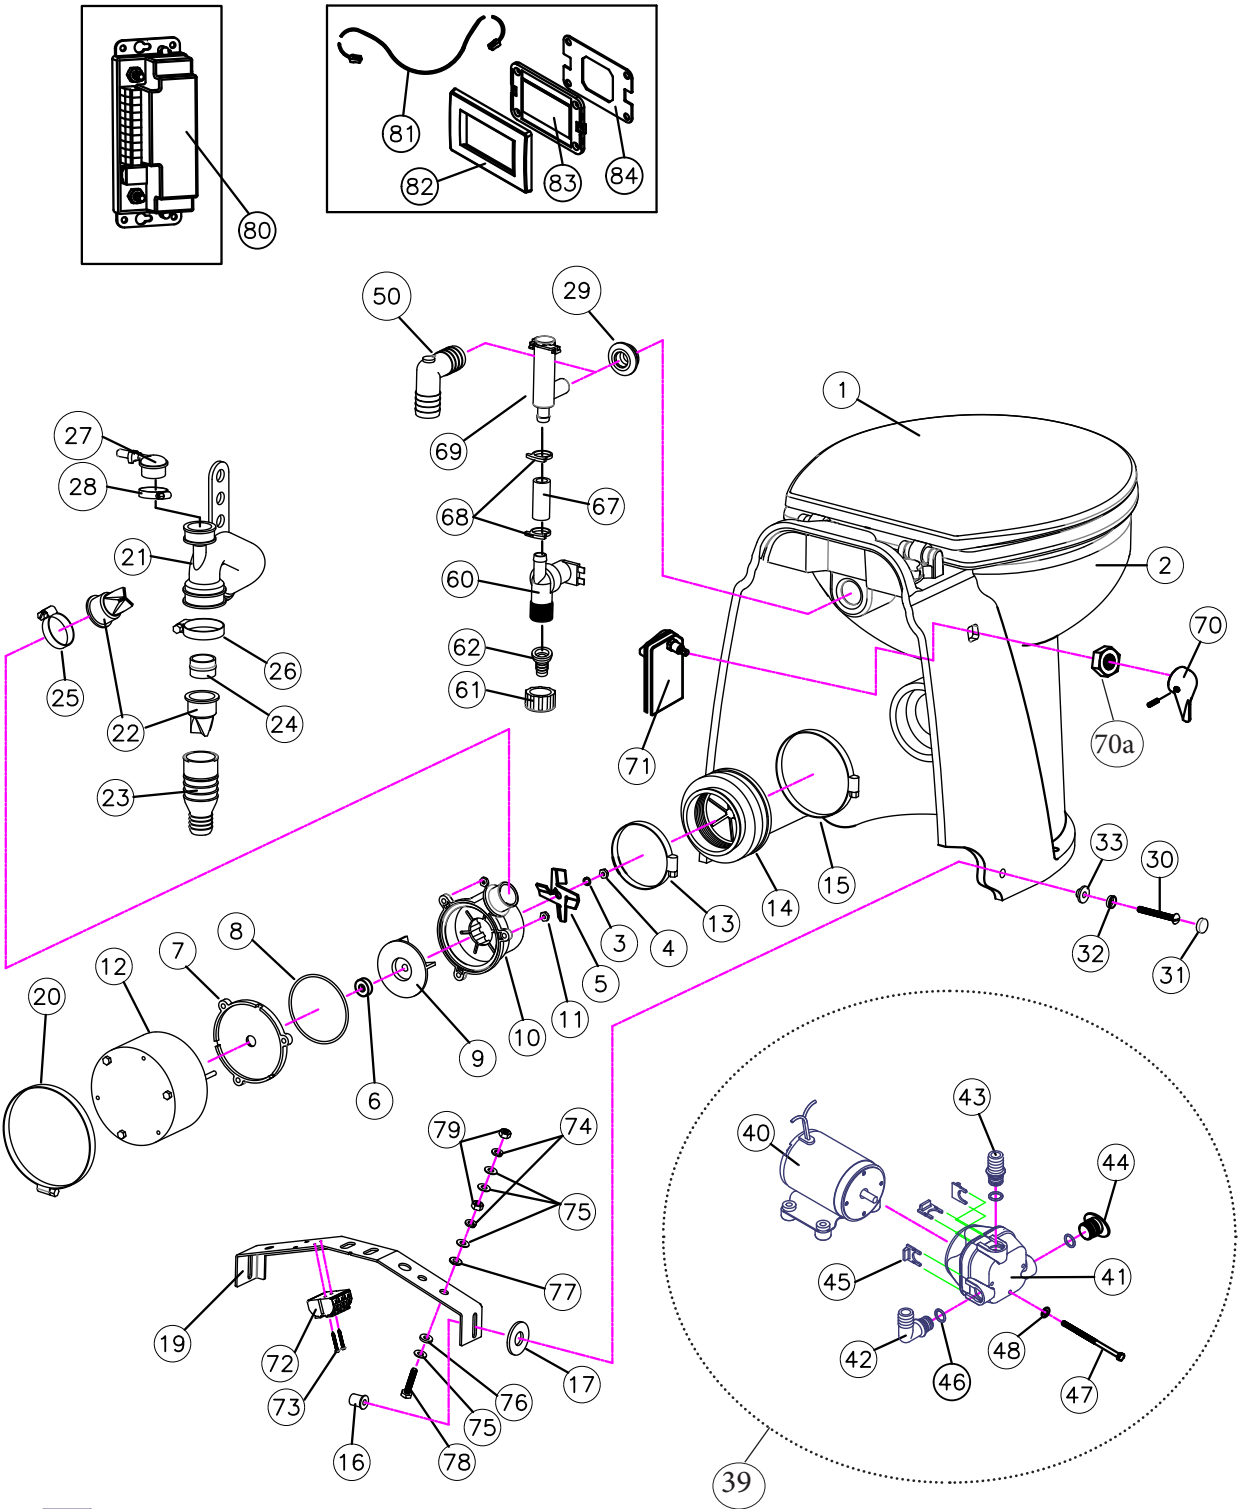

REMOTE INTAKE PUMP

39	166000	Complete Remote Pump 12 VDC
39	166100	Complete Remote Pump 24 VDC
40	166012A	Pump Motor 12 VDC
40	166024A	Pump Motor 24 VDC
41	162000W	Remote Intake Pump w/o Motor (includes parts 41 thru 48)
42	162405	3/4" Hose Barb 90° Fitting
43	162410	3/4" Hose Barb Sraight
44	162415	Plug Fitting
45	162420	Fitting Retaining Clip (3)
46	162425	O-Ring (3)
47	F162VT	Inlet Pump Mounting Bolt (4)
48	F144	#10 Washer SS Flat (4)
50	PLA26	Elbow Adapter 3/4 x 1/2

PRESSURIZED FRESH WATER UNITS

60	221351	Solenoid Valve 12 VDC
60	221352	Solenoid Valve 24VDC
61	221356	ME: Nut 3/4 BSP
62	221357	ME: Hose Adapt. Straight
67	221335	Hose, 1/2"
68	221340	Hose Clamps 1/2" (2)
69	221300	Vacuum Breaker Assembly

BOWL MOUNTED FLUSH HANDLE

70	AM665W	Handle SS W/Set Screw
70a	F104	Brass Panel Hex Nut
71	AV600W	Flush Control & Wire Harness
72	ETB3	Terminal Block 3 Poles
73	F108	Screw #4 x 7/8" (2)
74	HLWQB	1/4" Split Lock Washer (4)
75	M31	1/4" Brass Flat Washer (8)
76	31-722	Nylon Shoulder Washer (2)
77	F069	1/4" Fiber Washer (2)
78	HSB1	1/4-20 Brass Screw (2)
79	M30	1/4-20 Brass Nut

SMART TOILET CONTROL

STC Complete Smart Toilet Control Kit (12 & 24 VDC)

STCBL Complete Bluetooth Smart Toilet Control Kit (12 & 24 VDC)

80	STC548W	STC Circuit Board w/Enclosure (12 & 24 VDC)
80	STC566W	Bluetooth STC Circuit Board w/Enclosure (12 & 24 VDC)
81	STC545	Control Cable 7 ft
82	221524	Wall Switch Cover Plate (White)
82	221524A	Wall Switch Cover Plate (Almond)
83	STC543W	Wall Touch Panel w/Back Plate
N/S	STC564	Bluetooth Wall Touch Panel w/Back Plate
84	221525	Touch Panel Gasket

MULTIFUNCTION FLUSH PANEL (NOT SHOWN)

221600	Complete Multifunction Control Kit
221524	Wall switch plate
221601	Fill/Empty Switch
221602	Flush Switch
221603	Switch Actuator-Flush, Horizontal Panel
221604	Switch Actuator-Fill/Empty, Horizontal Panel
221605	Switch Actuator-Flush, Vertical Panel
221606	Switch Actuator-Fill/Empty, Vertical Panel

REPAIR/ REPLACE KITS

MERK	Discharge Pump Repair Kit (includes part #s 6, 8 and 22)
DIAPUMPRK	Intake Pump Repair Kit
AV30012	12 VDC Discharge Assembly (includes part #s 3 thru 12 and 21 thru 28)
AV30024	24 VDC Discharge Assembly (includes part #s 3 thru 12 and 21 thru 28)
162400	Fitting Kit (includes parts 42, 43, 44,45, 46)

PARTS NOT SHOWN

RTME12D	Power Converter for 120/240VAC UNIT
221170	Discharge Hose Strap
221335	Hose, 1/2 inch
221340	Hose Clamps, 1/2 inch
VCAP	Vinyl Cap (White) (2)
VCAPA	Vinyl Cap (Almond) (2)

OPTIONAL ACCESSORIES AVAILABLE FROM RARITAN

91	221147	1 1/2" Thru Wall Discharge Kit
92	221148	1" Thru Wall Discharge Kit
1PCP32	C.P. Cleans Potties, 32 OZ	
1PCHGAL	Cleans Hoses, Tanks and MSD (gal.)	
SFH	Sanitation Hose 1 1/2" (sold by foot)	
SFH1	Sanitation Hose 1" (sold by foot)	
163000	Raw Water Strainer	
190601	Fresh Water Strainer	

Atlantes Freedom Vortex Vac Exploded Parts View - Household

EXPLODED PARTS