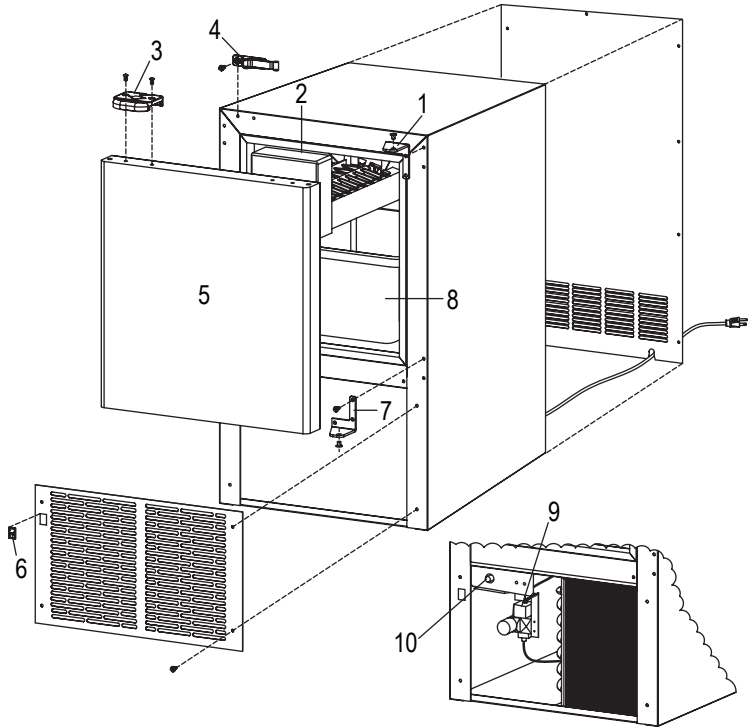

## Exploded View of Model 87 Icer-ette

FIG 1

### Item Part # Description

FIG 1

- 1 87201W Top and bottom hinge includes part #7 (FIG 1)
- 2 872021 Icemaker 115V  
872022 Icemaker 230V
- 3 87203W Handle Latch Assy. includes part #4 (FIG 1)
- 5 87205 S/S Door Assy.
- 6 87206 Power Switch
- 8 87209 Ice Bucket
- 9 872111 Water Valve 120V AC  
872112 Water Valve 230V AC
- 10 87215 Cold control