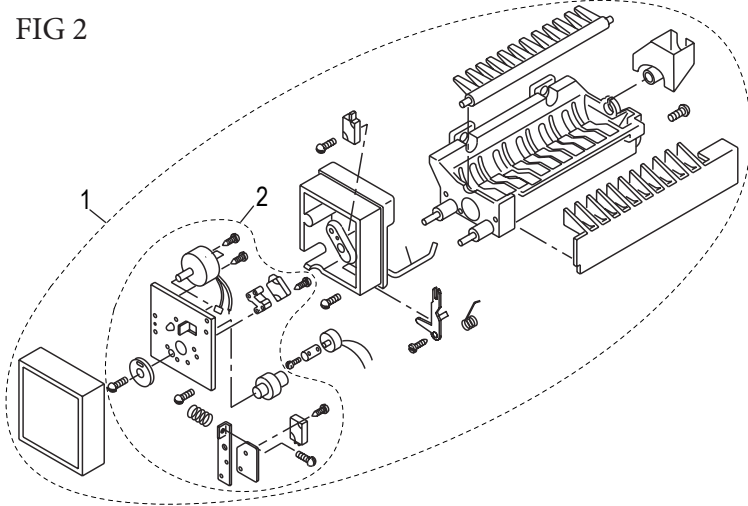

### Item Part # Description

FIG 1

- 1 87201W Top and bottom hinge includes part #7 (FIG 1)
- 2 872021 Icemaker 115V  
872022 Icemaker 230V
- 3 87203W Handle Latch Assy. includes part #4 (FIG 1)
- 5 87205 S/S Door Assy.
- 6 87206 Power Switch
- 8 87209 Ice Bucket
- 9 872111 Water Valve 120V AC  
872112 Water Valve 230V AC
- 10 87215 Cold control

FIG 2

FIG 3

- 1 872113 Water Connector
- 2 872114 Water Hose
- 3 872111 Water Valve 120V  
872112 Water Valve 230V
- 4 872115 Water Outlet Connector
- 5 872116 Water Line Black Rubber Seal
- 6 872117 Water Line Plastic Buckle
- 7 872118 Water Supply Connector 2
- 8 872119 Water Supply Connector 1