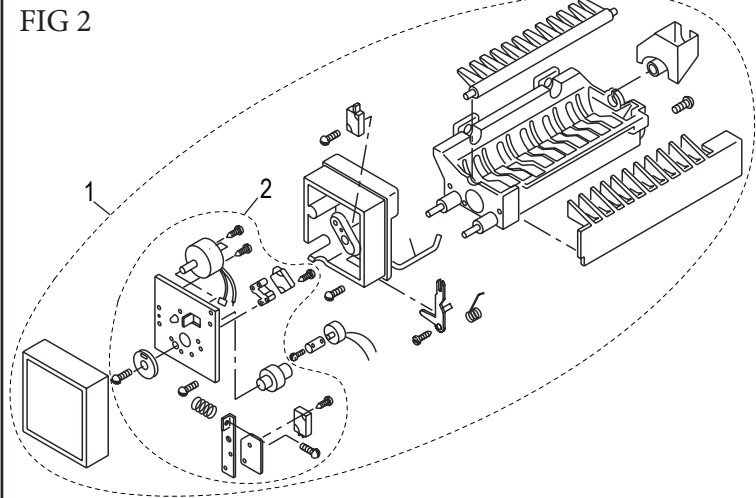

Exploded View of Model 87 Icer-ette

FIG 1

Item Part # Description

FIG 1

- 1 87201W Top and bottom hinge
- 2 872021 Icemaker 115V
872022 Icemaker 230V
- 3 87203W Handle Latch Assy.
includes part #4 (FIG 1)
- 5 87205 S/S Door Assy.
- 6 87206 Power Switch
- 8 87209 Ice Bucket
- 9 872111 Water Valve 120V AC
872112 Water Valve 230V AC
- 10 87215 Cold control

FIG 2

FIG 3

- 1 872113 Water Connector
- 2 872114 Water Hose
- 3 872111 Water Valve 120V
872112 Water Valve 230V
- 4 872115 Water Outlet Connector
- 5 872116 Water Line Black Rubber Seal
- 6 872117 Water Line Plastic Buckle
- 7 872118 Water Supply Connector 2
- 8 872119 Water Supply Connector 1