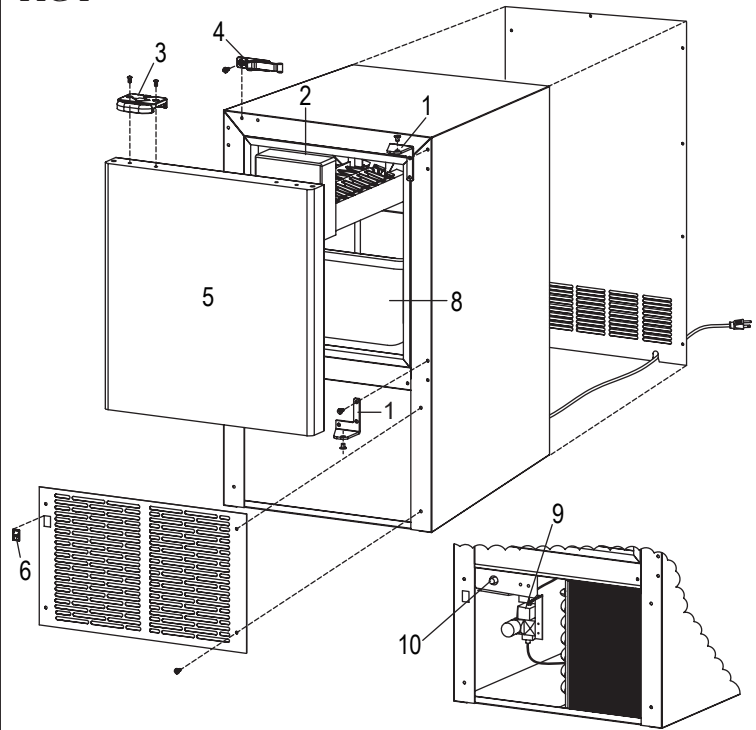

Exploded View of Model 87 Icer-ette

FIG 1

Item Part # Description

FIG 1

- 1 87201W Top and bottom hinge
- 2 872021 Icemaker 115V
872022 Icemaker 230V
- 3 87203W Handle Latch Assy.
includes part #4 (FIG 1)
- 5 87205 S/S Door Assy.
- 6 87206 Power Switch
- 8 87209 Ice Bucket
- 9 872111 Water Valve 120V AC
872112 Water Valve 230V AC
- 10 87215 Cold control

Not Shown:

- 872131 Compressor w dryer 120V
- 872132 Compressor w dryer 230V
- 872441 Fan motor 120V
- 872442 Fan motor 230V

FIG 2

- 1 872021 Icemaker Assy. 115V
872022 Icemaker Assy. 230V
- 2 872021M Motor Assy. faceplate 115V
872022M Motor Assy. faceplate 230V