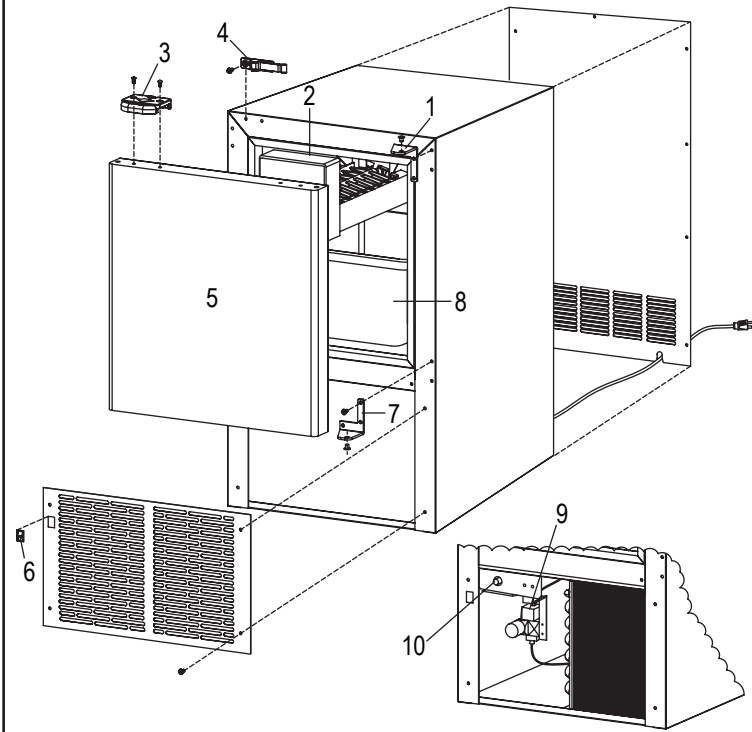

Exploded View of Model 87 Icer-ette

item part # Description

FIG1

- 1 87201W Top and bottom Hinge
Includes(7)
- 2 872021 Icemaker 115V
872022 Icemaker 230V
- 3 87203W Handle Latch Assy.
Includes(4)
- 5 87205 S/S Door Assy.
- 6 87206 Power Switch
- 8 87209 Ice Bucket
- 9 872111 Water Valve 120V AC
872112 Water Valve 230V AC
- 10 87215 Cold Control

Not Shown:

- 872131 Compressor w dryer 120V
- 872132 Compressor w dryer 230V
- 872441 Fan motor 120V
- 872442 Fan motor 230V

FIG 1

FIG 2

- 1 872021 Icemaker 115V
872022 Icemaker 230V
- 2 872021M Motor assy. faceplate 115V
872022M Motor assy. faceplate 230V