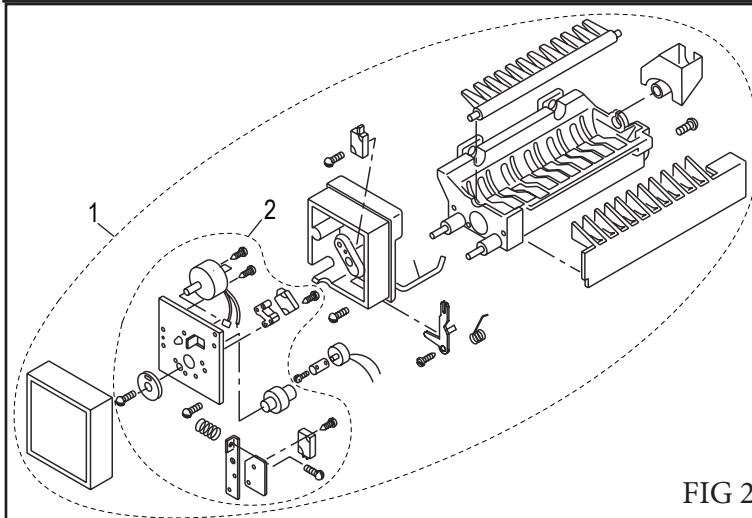

Exploded View of Model 87 Icer-ette

item part # Description

FIG1

- 1 87201W Top and bottom Hinge
Includes(7)
- 2 872021 Icemaker 115V
872022 Icemaker 230V
- 3 87203W Handle Latch Assy.
Includes(4)
- 5 87205 S/S Door Assy.
- 6 87206 Power Switch
- 8 87209 Ice Bucket
- 9 872111 Water Valve 120V AC
872112 Water Valve 230V AC
- 10 87215 Cold Control

Not Shown:

- 872131 Compressor w dryer 120V
- 872132 Compressor w dryer 230V
- 872441 Fan motor 120V
- 872442 Fan motor 230V

FIG 1

FIG 2

- 1 872021 Icemaker 115V
872022 Icemaker 230V
- 2 872021M Motor assy. faceplate 115V
872022M Motor assy. faceplate 230V